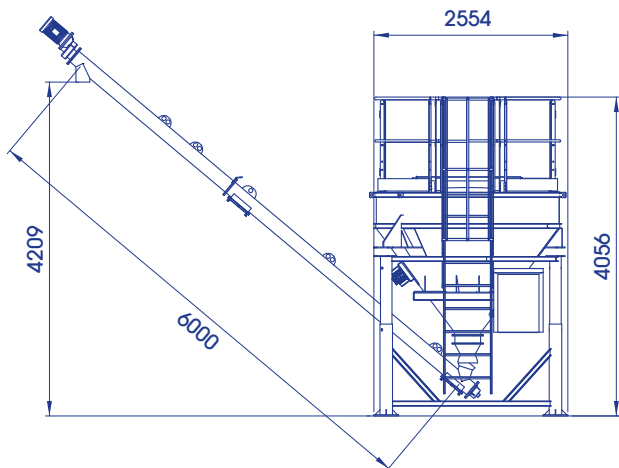

CARMIX BAGGER

CARMIX
4x4 mixers & dumpers

VERSATILITY AT WORK

ACCESSORIES ON DEMAND

Plante additives

Chargeur de ciment

CARMIX BAGGER

- + Small silo for cement bags or big-bags with extractor screw
- + Electronic weighing system with load cells
- + Independent engine 5 kw
- + Electric control panel
- + Vibrators, discharging screw conveyor, bag breaker, protection grid and ladder
- + Total storage 3 m³
- + Discharge auger ow 250 kg/min