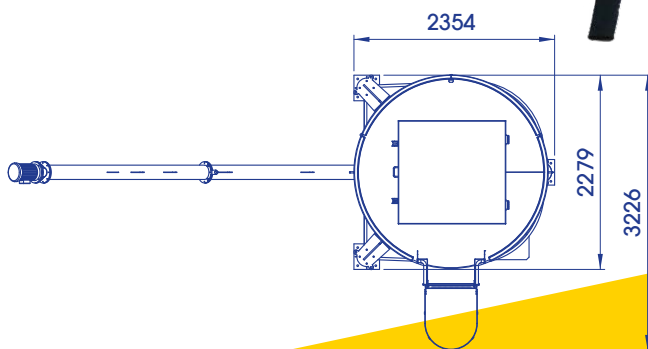

CARMIX BAGGER

CARMIX
4x4 mixers & dumpers

VERSATILITY AT WORK

ACCESSORIES ON DEMAND

Plante additives

Chargeur de ciment

CARMIX BAGGER

- + Small silo for cement bags or big-bags with extractor screw
- + Electronic weighing system with load cells
- + Independent engine 5 kw
- + Electric control panel
- + Vibrators, discharging screw conveyor, bag breaker, protection grid and ladder
- + Total storage 3 m³
- + Discharge auger ow 250 kg/min